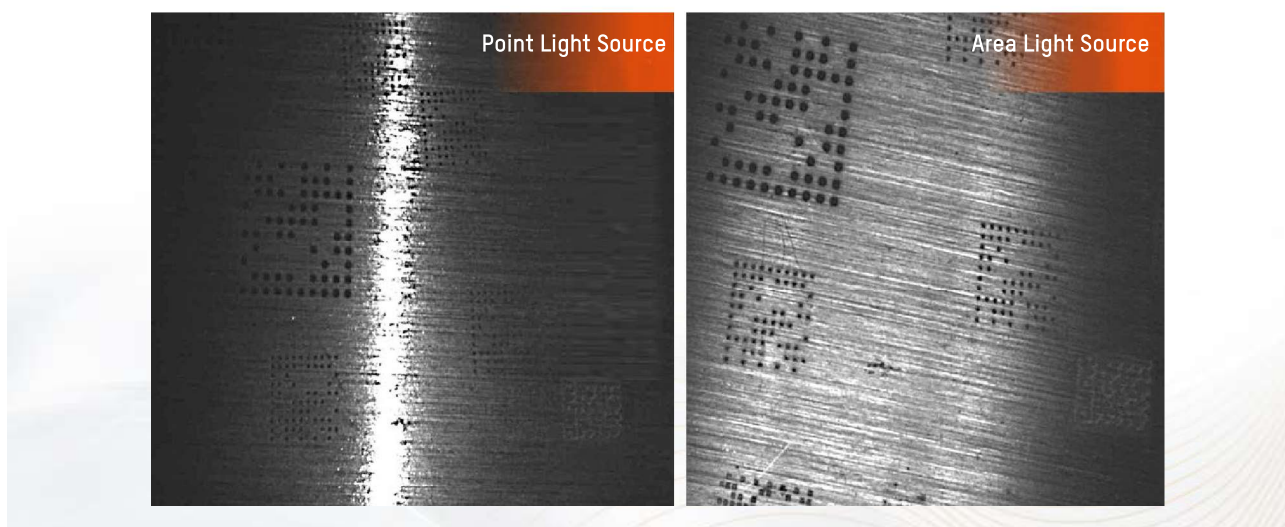

IDH Series Handheld Smart Code Reader

As a powerful handheld barcode scanner, the IDH series adopt a million-resolution global exposure sensor. With high-level protection, IDH has red/white fill light which can be automatically adjusted. Support USB/ network port, simple and convenient to use.

- Excellent DPM code identify function

- Multi-light source design, adapt to more scenes

Specifications

Model	Resolution	Frame rate	Min. accuracy	Data interface	Max. power consumption	Focal length	Label
MV-IDH2003-03S-R1U*	640 × 480	24.9 fps	4 mil	USB2.0,DC terminal	USB2.0:1.5 W@5 VDC DC terminal:1.8 W@24 VDC	3.1 mm	A
MV-IDH2003B-03S-R1U*	640 × 480	24.9 fps	4 mil	USB2.0,DC terminal	Standby mode:0.8 W@ 3.8 VDC Working mode:1.6 W @ 3.8 VDC Sleep mode:0.6 W@ 3.8 VDC	3.1 mm	B
MV-IDH3013-05x-R1L	1280 × 1024	50 fps	S: 4 mil N: 3 mil	Fast Ethernet,RS-232,DC terminal	1.8 W@24 VDC	4.7 mm	C