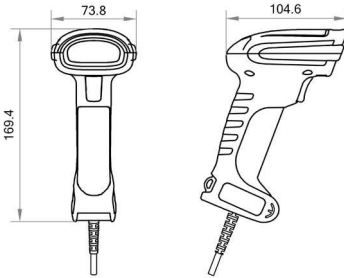

- Excellent DPM code identify function

- Multi-light source design, adapt to more scenes

Specifications

Model	Resolution	Frame rate	Min. accuracy	Data interface	Max. power consumption	Focal length	Label
MV-IDH2003-03S-R1U*	640 × 480	24.9 fps	4 mil	USB2.0,DC terminal	USB2.0:1.5 W@5 VDC DC terminal:1.8 W@24 VDC	3.1 mm	A
MV-IDH2003B-03S-R1U*	640 × 480	24.9 fps	4 mil	USB2.0,DC terminal	Standby mode:0.8 W@ 3.8 VDC Working mode:1.6 W @ 3.8 VDC Sleep mode:0.6 W@ 3.8 VDC	3.1 mm	B
MV-IDH3013-05x-R1L	1280 × 1024	50 fps	S: 4 mil N: 3 mil	Fast Ethernet,RS-232,DC terminal	1.8 W@24 VDC	4.7 mm	C

D

E

F

G

H

Unit:mm

Accessories

Power/ IO Cable	IDH2003	IDH2003B	IDH3013	IDH3013B	IDH7010	IDH7010B
2.5m	Optional cable configuration_USB, Black Optional cable configuration_Serial, RS232, Black	Optional cable configuration_USB, Black, the base cable Optional cable configuration_Serial, RS232, Black, the base cable	Optional cable configuration_USB, 2.5m, Black, Spin Cover	Optional cable configuration_USB, 2.5m, Black	Optional cable configuration_USB, 2.5m, Black Optional cable configuration_USB, Spring wire	Optional cable configuration_USB, Black, the base cable
3m			Optional cable configuration_USB+Serial RS232, 2.5m, Black, Spin Cover	Optional cable configuration_Ethernet, 3m, Black, the base cable	Optional cable configuration_USB+Serial RS232, 3m, Black Optional cable configuration_Ethernet+POE, 3m, Black(only for POE model)	Optional cable configuration_Ethernet, Black, the base cable
5m	---	---	---	---	Optional cable configuration_Ethernet+Serial RS232, Spring wire	---