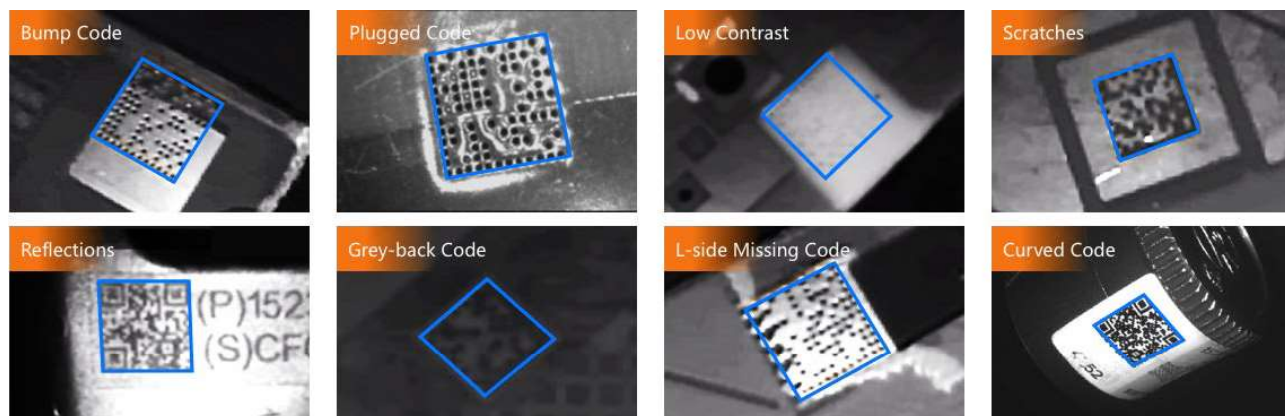

IDH Series Handheld Smart Code Reader

As a powerful handheld barcode scanner, the IDH series adopt a million-resolution global exposure sensor. With high-level protection, IDH has red/white fill light which can be automatically adjusted. Support USB/ network port, simple and convenient to use.

- Excellent DPM code identify function

- Multi-light source design, adapt to more scenes

Specifications

Model	Resolution	Frame rate	Min. accuracy	Data interface	Max. power consumption	Focal length	Label
MV-IDH2003-03S-R1U*	640 × 480	24.9 fps	4 mil	USB2.0,DC terminal	USB2.0:1.5 W@5 VDC DC terminal:1.8 W@24 VDC	3.1 mm	A
MV-IDH2003B-03S-R1U*	640 × 480	24.9 fps	4 mil	USB2.0,DC terminal	Standby mode:0.8 W@ 3.8 VDC Working mode:1.6 W @ 3.8 VDC Sleep mode:0.6 W@ 3.8 VDC	3.1 mm	B
MV-IDH3013-05x-R1L	1280 × 1024	50 fps	S: 4 mil N: 3 mil	Fast Ethernet,RS-232,DC terminal	1.8 W@24 VDC	4.7 mm	C