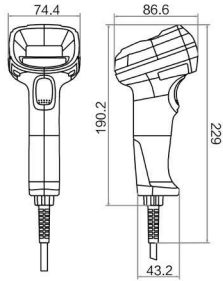

- Excellent DPM code identify function

- Multi-light source design, adapt to more scenes

Specifications

Model	Resolution	Frame rate	Min. accuracy	Data interface	Max. power consumption	Focal length	Label
MV-IDH2003-03S-R1U*	640 × 480	24.9 fps	4 mil	USB2.0,DC terminal	USB2.0:1.5 W@5 VDC DC terminal:1.8 W@24 VDC	3.1 mm	A
MV-IDH2003B-03S-R1U*	640 × 480	24.9 fps	4 mil	USB2.0,DC terminal	Standby mode:0.8 W@ 3.8 VDC Working mode:1.6 W @ 3.8 VDC Sleep mode:0.6 W@ 3.8 VDC	3.1 mm	B
MV-IDH3013-05x-R1L	1280 × 1024	50 fps	S: 4 mil N: 3 mil	Fast Ethernet,RS-232,DC terminal	1.8 W@24 VDC	4.7 mm	C

D

E

F

G

H

Unit:mm

Accessories

Power/ IO Cable	IDH2003	IDH2003B	IDH3013	IDH3013B	IDH7010	IDH7010B
2.5m	Optional cable configuration_USB, Black Optional cable configuration_Serial, RS232, Black	Optional cable configuration_USB, Black, the base cable Optional cable configuration_Serial, RS232, Black, the base cable	Optional cable configuration_USB, 2.5m, Black, Spin Cover	Optional cable configuration_USB, 2.5m, Black	Optional cable configuration_USB, 2.5m, Black Optional cable configuration_USB, Spring wire	Optional cable configuration_USB, Black, the base cable
3m			Optional cable configuration_USB+Serial RS232, 2.5m, Black, Spin Cover	Optional cable configuration_Ethernet, 3m, Black, the base cable	Optional cable configuration_USB+Serial RS232, 3m, Black Optional cable configuration_Ethernet+POE, 3m, Black(only for POE model)	Optional cable configuration_Ethernet, Black, the base cable
5m	---	---	---	---	Optional cable configuration_Ethernet+Serial RS232, Spring wire	---