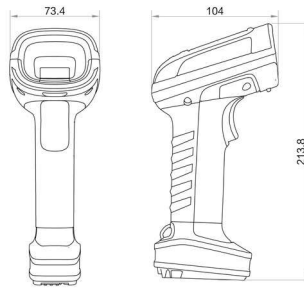

- Excellent DPM code identify function

- Multi-light source design, adapt to more scenes

Specifications

Model	Resolution	Frame rate	Min. accuracy	Data interface	Max. power consumption	Focal length	Label
MV-IDH2003-03S-R1U*	640 × 480	24.9 fps	4 mil	USB2.0,DC terminal	USB2.0:1.5 W@5 VDC DC terminal:1.8 W@24 VDC	3.1 mm	A
MV-IDH2003B-03S-R1U*	640 × 480	24.9 fps	4 mil	USB2.0,DC terminal	Standby mode:0.8 W@ 3.8 VDC Working mode:1.6 W @ 3.8 VDC Sleep mode:0.6 W@ 3.8 VDC	3.1 mm	B
MV-IDH3013-05x-R1L	1280 × 1024	50 fps	S: 4 mil N: 3 mil	Fast Ethernet,RS-232,DC terminal	1.8 W@24 VDC	4.7 mm	C

D

E

F

G

H

Unit:mm

Accessories

Power/ IO Cable	IDH2003	IDH2003B	IDH3013	IDH3013B	IDH7010	IDH7010B
2.5m	Optional cable configuration_USB, Black Optional cable configuration_Serial, RS232, Black	Optional cable configuration_USB, Black, the base cable Optional cable configuration_Serial, RS232, Black, the base cable	Optional cable configuration_USB, 2.5m, Black, Spin Cover	Optional cable configuration_USB, 2.5m, Black	Optional cable configuration_USB, 2.5m, Black Optional cable configuration_USB, Spring wire	Optional cable configuration_USB, Black, the base cable
3m			Optional cable configuration_USB+Serial RS232, 2.5m, Black, Spin Cover	Optional cable configuration_Ethernet, 3m, Black, the base cable	Optional cable configuration_USB+Serial RS232, 3m, Black Optional cable configuration_Ethernet+POE, 3m, Black(only for POE model)	Optional cable configuration_Ethernet, Black, the base cable
5m	---	---	---	---	Optional cable configuration_Ethernet+Serial RS232, Spring wire	---

Bracket	Type
Handheld Scanner Bracket	Wall-mounted bracket
	Desktop stand