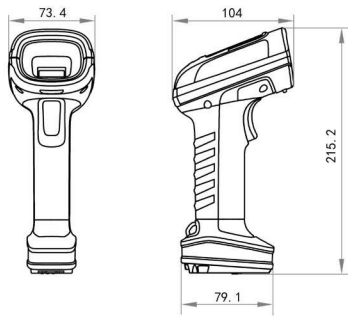

- Excellent DPM code identify function

- Multi-light source design, adapt to more scenes

Specifications

Model	Resolution	Frame rate	Min. accuracy	Data interface	Max. power consumption	Focal length	Label
MV-IDH2003-03S-R1U*	640 × 480	24.9 fps	4 mil	USB2.0,DC terminal	USB2.0:1.5 W@5 VDC DC terminal:1.8 W@24 VDC	3.1 mm	A
MV-IDH2003B-03S-R1U*	640 × 480	24.9 fps	4 mil	USB2.0,DC terminal	Standby mode:0.8 W@ 3.8 VDC Working mode:1.6 W @ 3.8 VDC Sleep mode:0.6 W@ 3.8 VDC	3.1 mm	B
MV-IDH3013-05x-R1L	1280 × 1024	50 fps	S: 4 mil N: 3 mil	Fast Ethernet,RS-232,DC terminal	1.8 W@24 VDC	4.7 mm	C

D

E

F

G

H

Unit:mm

Accessories

Power/ IO Cable	IDH2003	IDH2003B	IDH3013	IDH3013B	IDH7010	IDH7010B
2.5m	Optional cable configuration_USB, Black Optional cable configuration_Serial, RS232, Black	Optional cable configuration_USB, Black, the base cable Optional cable configuration_Serial, RS232, Black, the base cable	Optional cable configuration_USB, 2.5m, Black, Spin Cover	Optional cable configuration_USB, 2.5m, Black	Optional cable configuration_USB, 2.5m, Black Optional cable configuration_USB, Spring wire	Optional cable configuration_USB, Black, the base cable
3m			Optional cable configuration_USB+Serial RS232, 2.5m, Black, Spin Cover	Optional cable configuration_Ethernet, 3m, Black, the base cable	Optional cable configuration_USB+Serial RS232, 3m, Black Optional cable configuration_Ethernet+POE, 3m, Black(only for POE model)	Optional cable configuration_Ethernet, Black, the base cable
5m	---	---	---	---	Optional cable configuration_Ethernet+Serial RS232, Spring wire	---