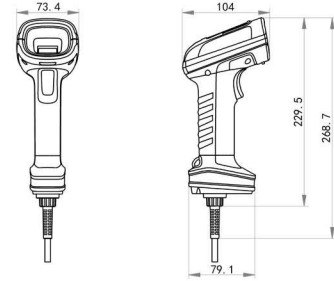

- Excellent DPM code identify function

- Multi-light source design, adapt to more scenes

Specifications

Model	Resolution	Frame rate	Min. accuracy	Data interface	Max. power consumption	Focal length	Label
MV-IDH2003-03S-R1U*	640 × 480	24.9 fps	4 mil	USB2.0,DC terminal	USB2.0:1.5 W@5 VDC DC terminal:1.8 W@24 VDC	3.1 mm	A
MV-IDH2003B-03S-R1U*	640 × 480	24.9 fps	4 mil	USB2.0,DC terminal	Standby mode:0.8 W@ 3.8 VDC Working mode:1.6 W @ 3.8 VDC Sleep mode:0.6 W@ 3.8 VDC	3.1 mm	B
MV-IDH3013-05x-R1L	1280 × 1024	50 fps	S: 4 mil N: 3 mil	Fast Ethernet,RS-232,DC terminal	1.8 W@24 VDC	4.7 mm	C

D

E

F

G

H

Unit:mm

Accessories

Power/ IO Cable	IDH2003	IDH2003B	IDH3013	IDH3013B	IDH7010	IDH7010B
2.5m	Optional cable configuration_USB, Black Optional cable configuration_Serial, RS232, Black	Optional cable configuration_USB, Black, the base cable Optional cable configuration_Serial, RS232, Black, the base cable	Optional cable configuration_USB, 2.5m, Black, Spin Cover	Optional cable configuration_USB, 2.5m, Black	Optional cable configuration_USB, 2.5m, Black Optional cable configuration_USB, Spring wire	Optional cable configuration_USB, Black, the base cable
3m			Optional cable configuration_USB+Serial RS232, 2.5m, Black, Spin Cover	Optional cable configuration_Ethernet, 3m, Black, the base cable	Optional cable configuration_USB+Serial RS232, 3m, Black Optional cable configuration_Ethernet+POE, 3m, Black(only for POE model)	Optional cable configuration_Ethernet, Black, the base cable
5m	---	---	---	---	Optional cable configuration_Ethernet+Serial RS232, Spring wire	---